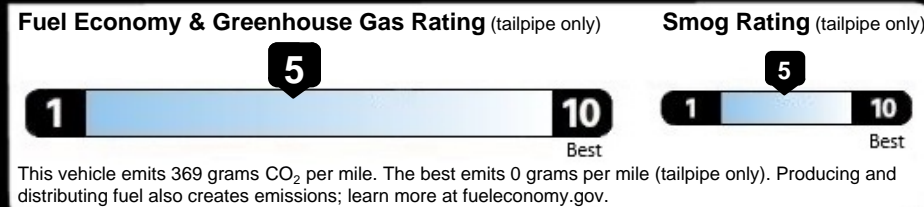

Leather-Trimmed Upholstery
Heated Leather Wrapped Steering Wheel
Keyless Access w/ Push-Button Start & Power Rear Gate
60/40 Split Fold-Down Rear Seatback & Multi-Use Cargo Cover
10-Way Power Driver's Seat: Includes 2-Way Lumbar Support
8-Way Power Front Passenger Seat
All-Weather Package w/ Heated Front Seats
Heated Rear Seat: Outboard Seat Positions

LIMITED WARRANTY/ROADSIDE ASSISTANCE

3 Years / 36,000 Miles Basic
5 Years / 60,000 Miles Powertrain
5 Years / Unlimited Mileage Rust Perforation
3 Years / 36,000 24/7 Roadside Assistance
See Owner Info Kit & Warranty for Details

OPTIONAL EQUIPMENT AND OTHER ITEMS

Manufacturer's Suggested Retail Price	$44,365.00
Exterior Color: Crystal White Pearl	
Full Tank of Gas	INCLD
Standard Option: 32	
Outback Mirror Package	$751.00
Auto-Dimming Mirror with Compass and HomeLink	
Auto-Dimming Exterior Mirror	
Rear Bumper Cover	$187.00
Cargo Net	$135.00

EPA DOT Fuel Economy and Environment

Gasoline Vehicle

Fuel Economy

24 MPG
combined city/hwy

21 city
29 highway

4.2 gallons per 100 miles

Small SUVs range from 14 to 138 MPG. The best vehicle rates 146 MPGe.

You spend $1,750 more in fuel costs over 5 years compared to the average new vehicle.

Annual fuel Cost $2,050

Actual results will vary for many reasons, including driving conditions and how you drive and maintain your vehicle. The average new vehicle gets 29 MPG and costs $8,500 to fuel over 5 years. Cost estimates are based on 15,000 miles per year at $3.30 per gallon. MPGe is miles per gallon equivalent. Vehicle emissions are a significant cause of climate change and smog.

fuel economy.gov

Calculate personalized estimates and compare vehicles

PARTS CONTENT INFORMATION

FOR VEHICLES IN THIS CARLINE: U.S./CANADIAN PARTS CONTENT: 0% MAJOR SOURCES OF FOREIGN PARTS CONTENT: JAPAN: 85%

FOR THIS VEHICLE: FINAL ASSEMBLY POINT: OTA, GUNMA, JAPAN COUNTRY OF ORIGIN: ENGINE: JAPAN TRANSMISSION: JAPAN

Note: Parts content does not include final assembly, distribution, or other non-parts costs.

Privacy Notice
www.subaru.com/company/privacy.html

Destination and Delivery $1,450.00
Total Suggested Retail Price $46,888.00

THIS LABEL HAS BEEN APPLIED PURSUANT TO FEDERAL LAW, DO NOT REMOVE OR ALTER PRIOR TO THE DELIVERY TO THE ULTIMATE PURCHASER.