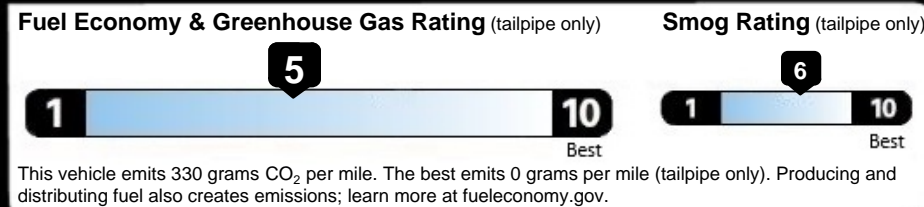

Leather-Trimmed Upholstery
Heated Leather Wrapped Steering Wheel
Keyless Access w/ Push-Button Start & Power Rear Gate
60/40 Split Fold-Down Rear Seatback & Multi-Use Cargo Cover
10-Way Power Driver's Seat: Includes 2-Way Lumbar Support
8-Way Power Front Passenger Seat
All-Weather Package w/ Heated Front Seats
Heated Rear Seat: Outboard Seat Positions

LIMITED WARRANTY/ROADSIDE ASSISTANCE

3 Years / 36,000 Miles Basic
5 Years / 60,000 Miles Powertrain
5 Years / Unlimited Mileage Rust Perforation
3 Years / 36,000 24/7 Roadside Assistance
See Owner Info Kit & Warranty for Details

OPTIONAL EQUIPMENT AND OTHER ITEMS

Manufacturer's Suggested Retail Price	$41,715.00
Exterior Color: Magnetite Gray Metallic	
Full Tank of Gas	INCLD
Standard Option: 34	
Outback Mirror Package	$751.00
Auto-Dimming Mirror with Compass and HomeLink	
Auto-Dimming Exterior Mirror	
Rear Bumper Cover	$187.00
Cargo Net	$135.00

EPA DOT Fuel Economy and Environment

Gasoline Vehicle

Fuel Economy

27 MPG
combined city/hwy

25 MPG
city

31 MPG
highway

3.7 gallons per 100 miles

Small SUVs range from 14 to 138 MPG. The best vehicle rates 146 MPGe.

You spend $750
more in fuel costs over 5 years compared to the average new vehicle.

Annual fuel cost
$1,850

Actual results will vary for many reasons, including driving conditions and how you drive and maintain your vehicle. The average new vehicle gets 29 MPG and costs $8,500 to fuel over 5 years. Cost estimates are based on 15,000 miles per year at $3.30 per gallon. MPGe is miles per gallon equivalent. Vehicle emissions are a significant cause of climate change and smog.

fueleconomy.gov

Calculate personalized estimates and compare vehicles

PARTS CONTENT INFORMATION

FOR VEHICLES IN THIS CARLINE:
U.S./CANADIAN PARTS CONTENT: 0%
MAJOR SOURCES OF FOREIGN PARTS CONTENT: JAPAN: 85%

FOR THIS VEHICLE:
FINAL ASSEMBLY POINT: OTA, GUNMA, JAPAN
COUNTRY OF ORIGIN: JAPAN
ENGINE: JAPAN
TRANSMISSION: JAPAN

Note: Parts content does not include final assembly, distribution, or other non-parts costs.

Privacy Notice
www.subaru.com/company/privacy.html

Destination and Delivery **$1,450.00**
Total Suggested Retail Price **$44,238.00**

THIS LABEL HAS BEEN APPLIED PURSUANT TO FEDERAL LAW, DO NOT REMOVE OR ALTER PRIOR TO THE DELIVERY TO THE ULTIMATE PURCHASER.